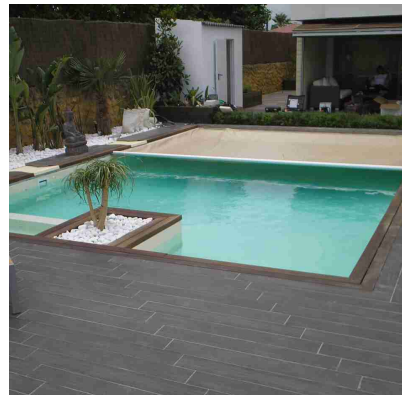

Asociación Española
de Industriales
y Técnicos de Piscinas
e Instalaciones Deportivas